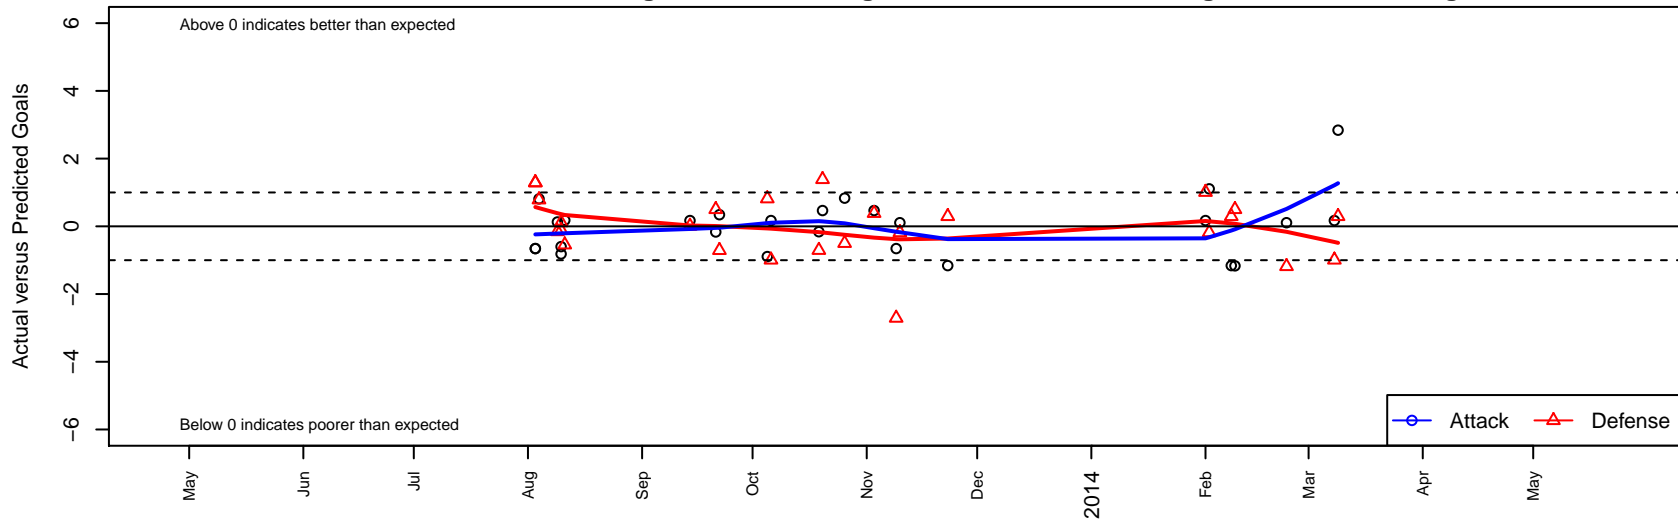

# SSC Shadow C G99

Spokane SC Shadow  
 Spokane, WA  
 G99 total strength=833  
 attack=0.99 defense=1.26  
 fall league = RCL G99 Div 5, Spr RCL G99 Div 5  
 notes= Funkhouser 2013  
 alt names used:  
 SSC Shadow G 99 C  
 SSC SHADOW G99-C (WA)

Venues played:  
 SeaTac Cup U14 U14  
 Les Schwab NW Cup Girls U14 Challenge U14  
 RCL G99 Div 5  
 Spr RCL G99 Div 5

**SSC Shadow C G99**  
 Dots are actual minus expected GF (blue circles) and GA (red triangles).  
 Blue line is smoothed change in attack strength. Red is smoothed change in defense strength.